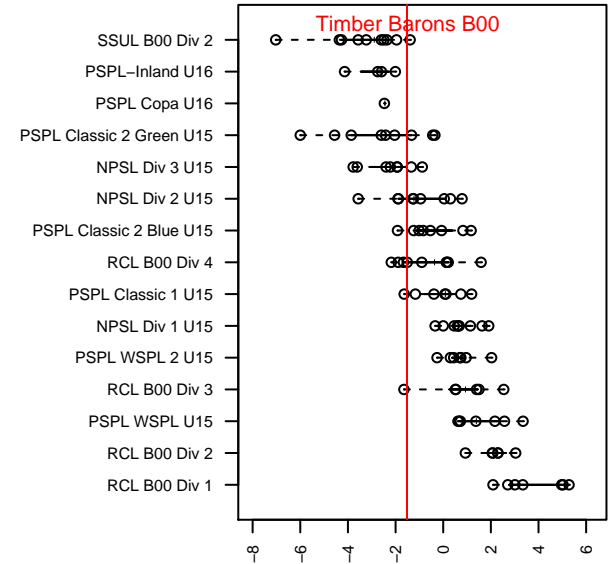

Timber Barons B00

Cowlitz Youth Soccer Association Timber Baror
 Longview, WA
 B00 total strength=1097
 attack=3.08 defense=2.55
 fall league = PTT B97 BHS
 notes= Kiffe 2013, 2014

alt names used:
 Timber Barons '00
 CYSA Timber Barons '00

Venues played:
 2015 KITG BU15 Red
 2015 Summer Slam Gold/Silver U15
 2015 PTT B97 BHS

Timber Barons B00
 Dots are actual minus expected GF (blue circles) and GA (red triangles).
 Blue line is smoothed change in attack strength. Red is smoothed change in defense strength.

**attack and defense variance (black dot)
relative to other teams
and top 10 in region**

**attack and defense rating
relative to others at age
and all opponents in last 13 months**

Performance relative to 13 month average