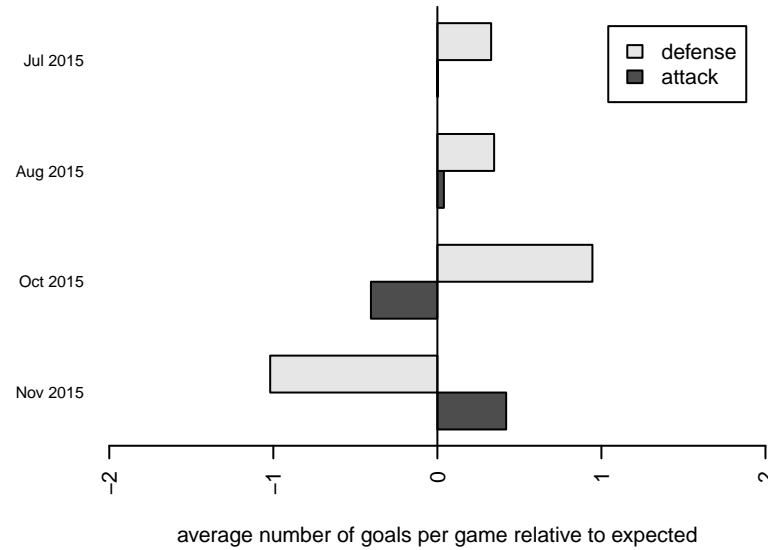

Performance relative to 13 month average